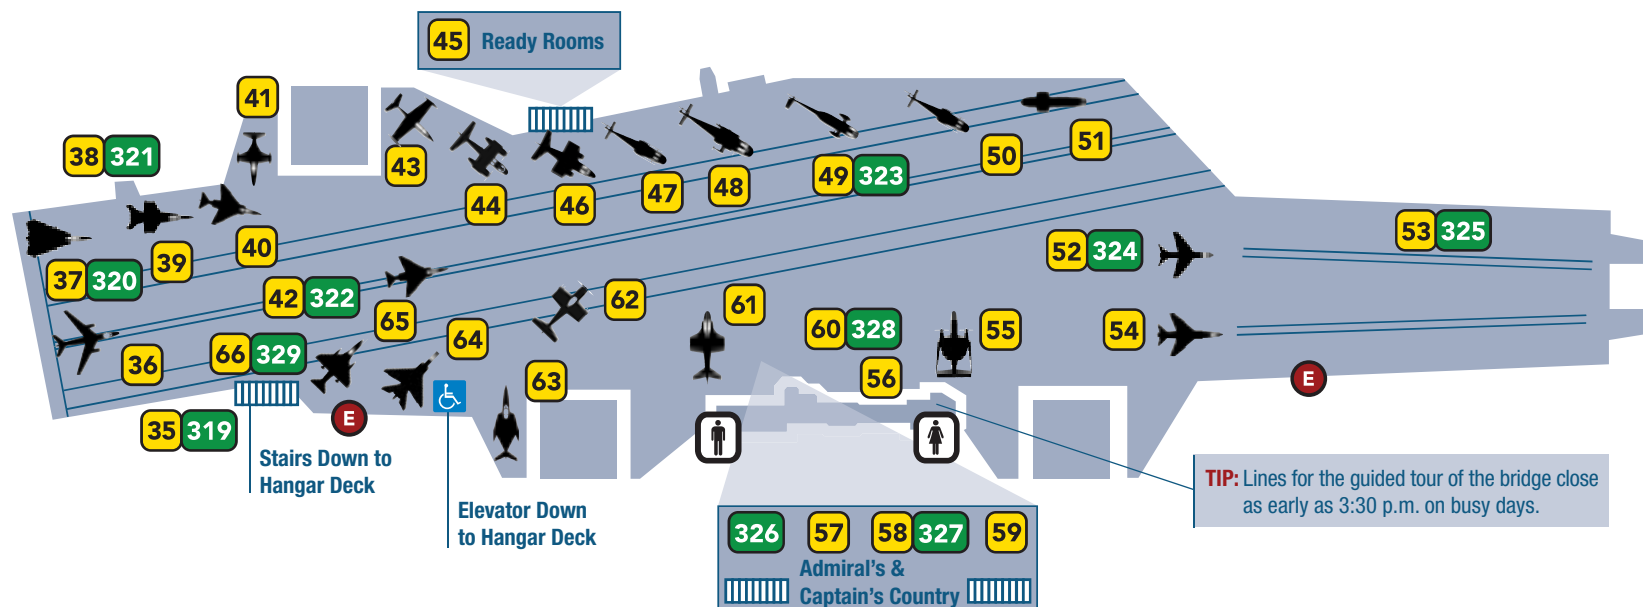

# On the Roof - Flight Deck, Bridge, Admiral's & Captain's Quarters, Ready Rooms

## Adventure Audio Tour

- 35** Flight Deck
- 36** A-3 Skywarrior
- 37** F-14 Tomcat
- 38** LSO Platform
- 39** F/A-18 Hornet
- 40** F-4 Phantom
- 41** F9F Panther
- 42** F-4 Landing
- 43** T-2 Buckeye
- 44** C-1 Trader
- 45** Ready Rooms
- 46** S-3 Viking
- 47** H-34 Seabat
- 48** SH-2 SeaSprite
- 49** SH-3 Sea King
- 50** Huey Gunship
- 51** HH-46 Sea Knight
- 52** A-7 Catapult
- 53** San Diego's Navy
- 54** F-8 Crusader
- 55** E-2 Hawkeye
- 56** Flight Deck Control
- 57** Admiral's Quarters
- 58** Radio Room
- 59** Captain's Cabin
- 60** Island Superstructure
- 61** A-6 Intruder
- 62** A-1 Skyraider
- 63** F9F-8P Cougar
- 64** RA-5 Vigilante
- 65** A-4 Skyhawk
- 66** Conclusion
- E** Emergency Exits
- R** Restrooms

## Family Audio Tour

- 319** Flight Deck Introduction
- 320** F-14 Tomcat
- 321** LSO Platform
- 322** F-4 Phantom
- 323** SH-3 Seaking
- 324** A-7 Catapult
- 325** Flight Deck Horns
- 326** Admiral's Quarters
- 327** Radio Room
- 328** Flight Deck Personnel
- 329** Conclusion

# City at Sea - 2nd, 3rd and 4th Decks

- 18** Chow Line
- 19** Supply Department
- 20** Chapel
- 21** Executive Officer's Quarters
- 22** Wardroom
- 23** Dirty Shirt Wardroom
- 24** Laundry
- 25** Command Master Chief
- 26** Galley
- 27** Enlisted Uniforms
- 28** Bomb Elevator
- 29** CPO Mess
- 30** Sick Bay
- 31** Mess Deck
- 32** Post Office/Family Separation
- 33** Machine & Metal Shops
- E** Emergency Exits