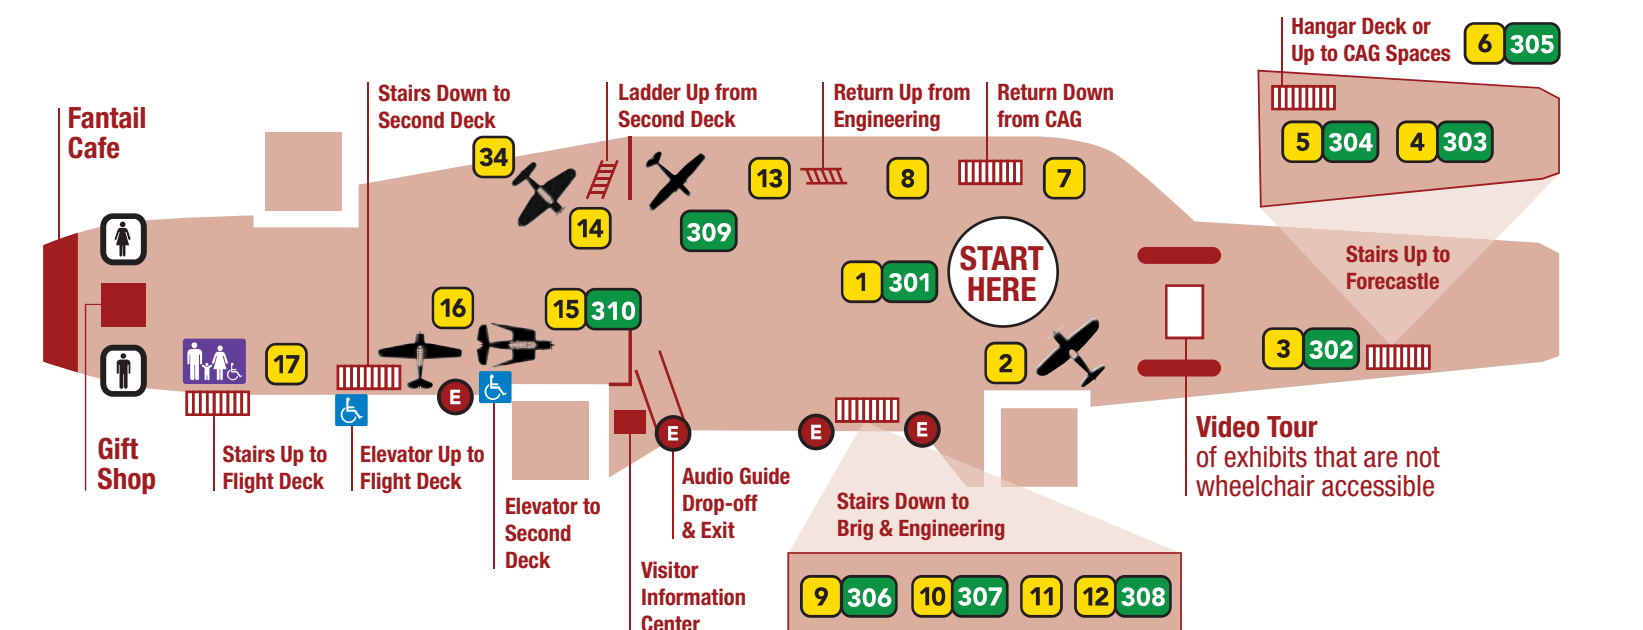

Man and Machine - Hangar Deck, Forecastle, Air Wing

- **1** Introduction
- **2** F4U Corsair
- **3** Enlisted Sailors' Bunks
- **4** Forecastle
- **5** Junior Officers' Quarters
- **6** Ready Room & Air Wing
- **7** Aircraft Engines
- **8** Liquid Oxygen Plant
- **9** Brig
- **10** Engine Room
- **11** Chilled Water Plant
- **12** Life in Engineering
- **13** Hangar Deck
- **14** SBD Dauntless
- **15** TBM Avenger
- **16** SNJ Trainer
- **17** Midway Model
- **34** Directions to Flight Deck
- **E** Emergency Exits
- **R** Restrooms
- **FA** Family & Accessible Restroom

On this Deck

1. **Activities for All Ages:**
2. Knot-tying board
   - Climb-in bunks
   - Climb-in cockpits
   - Ejection Seat Theater
   - Flight simulators
   - Walk-through jail
   - Power plant challenge
3. **Don't Miss:**
4. Docent engine room talks
   - Souvenir photos
   - Gift shop & Café
   - Meet World War II veterans (selected days)
   - Visitor Information Center (exit)
   - ATM