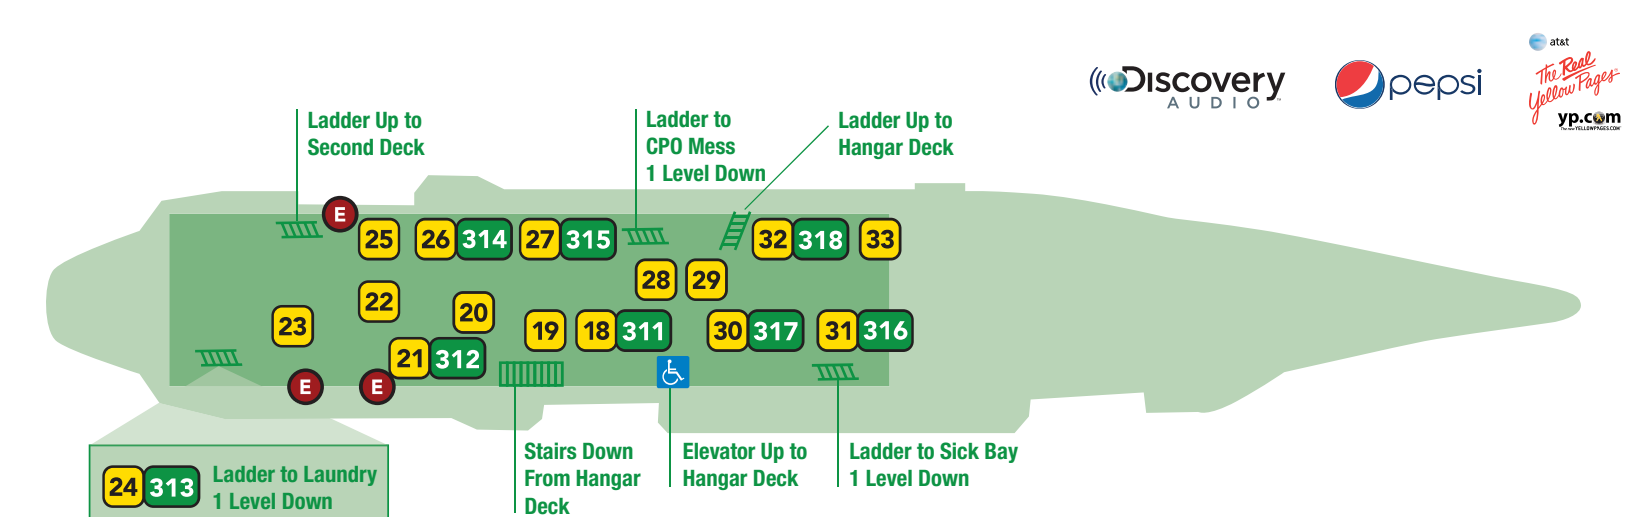

City at Sea - 2nd, 3rd and 4th Decks

- **18** Chow Line
- **19** Supply Department
- **20** Chapel
- **21** Executive Officer's Quarters
- **22** Wardroom
- **23** Dirty Shirt Wardroom
- **24** Laundry
- **25** Command Master Chief
- **26** Galley
- **27** Enlisted Uniforms
- **28** Bomb Elevator
- **29** CPO Mess
- **30** Sick Bay
- **31** Mess Deck
- **32** Post Office/Family Separation
- **33** Machine & Metal Shops
- **E** Emergency Exits

- **311** Chow Line
- **312** Fire Station
- **313** Laundry
- **314** Galley
- **315** Enlisted Uniforms
- **316** Mess Deck
- **317** Sick Bay
- **318** Post Office

On this Deck

1. **Activities for All Ages:**
2. Watch flight deck videos at **23**
   - Find the galley recipe for Beef Stew
   - Spot "bugs" under the Sick Bay microscope
3. **Don't Miss:**
4. Uniform exhibit
   - Ship's chapel
   - Payday display