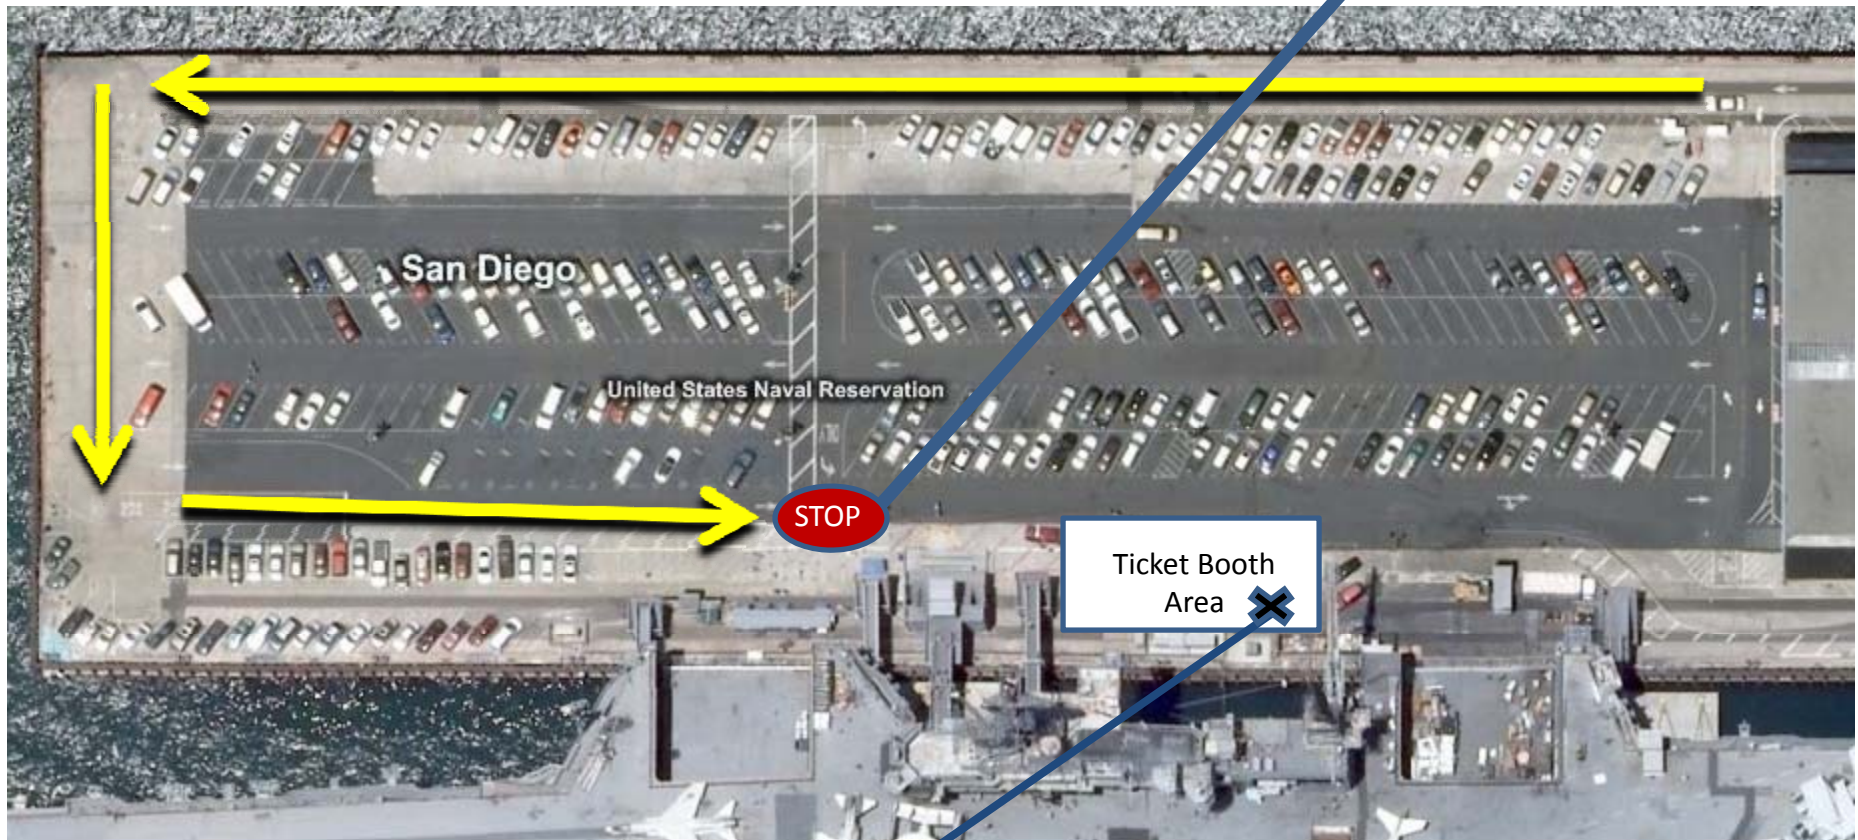

Welcome to the USS Midway Museum!

Bus parking is not allowed on the pier. Directions to local bus parking is on the back side of this sheet.

Please stop at the stop sign to load and unload. Maximum 10 minute loading and unloading wait time.

The Group Check-in window is located on the rear side of the Admissions Ticket Booth. If window is closed, please have Group Leader knock on window. A Guest Services Associate will be able to check group in.

Parking / Staging for buses is located by Seaport Village

Directions: Exit, turn right on Harbor Drive, turn right on Pacific Highway and U-Turn. Parking is by the red curb on the East side of Pacific Hwy. Bus parking can also be found one block north, by the white curb, in front of the Embassy Suites.